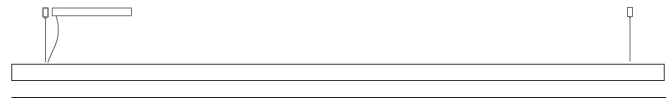

PROJECT
TYPE
SPECIFIER
QUANTITY
DATE

LED60 SUSPENSION

D71016-

base number
Color   Finish
Temperature   Options

1. To build a product code in our configurator select the specify button on the base model # product page
2. To build a manual product code on this datasheet choose from the options listed below in blue font and add the suffix to the base model #

GENERAL

Series: Woodlin
Subseries: LED60
Brand: Tunto
Division: Design
Mounting Type: Suspension
Mounting Location: Ceiling
Subcategory: Profile

PHYSICAL

Shape: Rectangle
Length (mm): 1000
Length (in): 39 3/8"
Width (mm): 60
Width (in): 2 3/8"
Height (mm): 60
Height (in): 2 3/8"
Max. Overall Height (mm): 2060
Max. Overall Height (in): 81 1/8"
Light Distribution: Direct
Diffuser: Opal
Fixture Finish: [WAL](#) / [ASH](#) / [OAK](#) / [BLK](#) / [WHI](#)
Fixture Material: Wood
Cable Details: 2000mm / 78 3/4"

ELECTRICAL

Lamp Type: LED
Input Wattage (W): 43
Total Output Wattage (W): 38
Dimming: Tri-Mode (Non-Dimming and Phase Dimming (120Vac only) and 0-10V Dimming)
Driver Included: Yes
Driver Location: Integrated
Driver Type: Constant Current - Universal
Driver Class: Class 2
Input Voltage (V): 120 - 277
Constant Current (MA): 700

LED

Color Temperature (°K): [2700](#) / [3000](#) / [4000](#)
Max. Delivered Lumen (lm): 3240
CRI: >93 CRI
Lamp Life (hrs): 50000

OPTICAL

RATINGS AND CERTIFICATIONS

Certified By: Certified for North American Standards
IP rating: IP20

1000mm 39 3/8"

60mm 2 3/8"

Direct