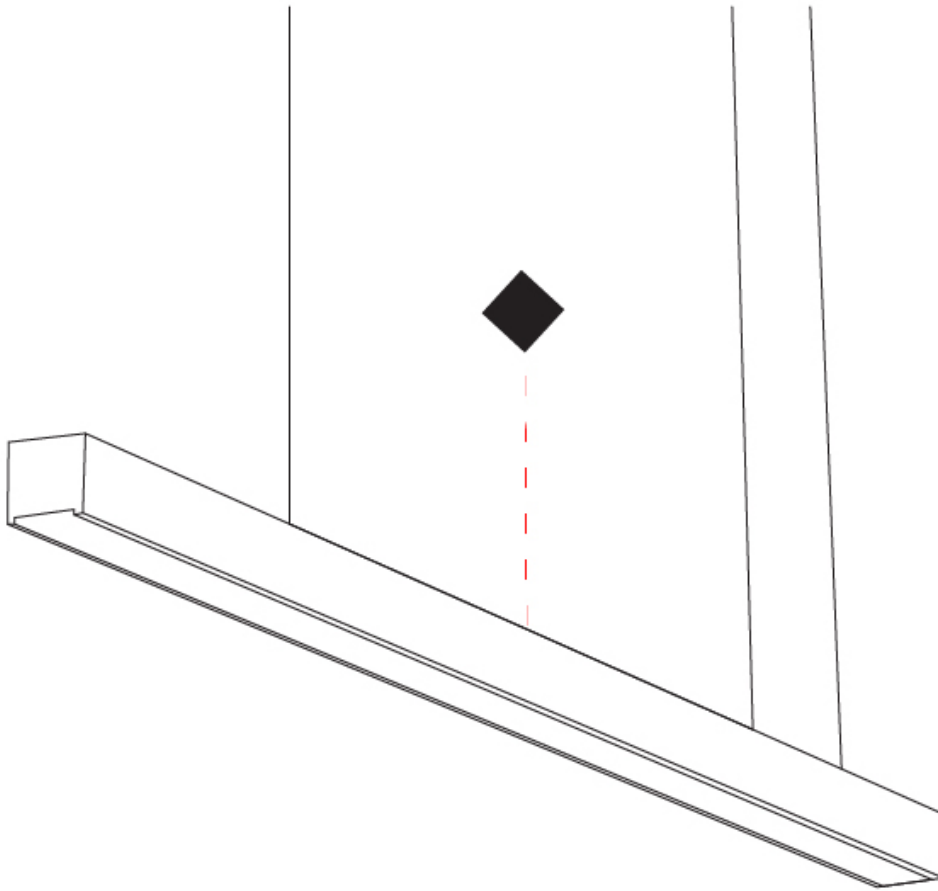

LED60 SUSPENSION

D71020-

PROJECT

TYPE

SPECIFIER

QUANTITY

DATE